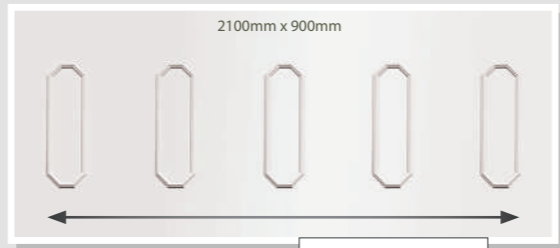

CONSERVATORY QUARTER & SIDE PANELS

SIDE PANELS ARE SUPPLIED 900mm x 2100mm

515mm 525mm 525mm

900mm

ABBERLEY

Designed to compliment our range of door panels, we also produce an extensive range of half, quarter and conservatory sheet panels.

900mm

900mm

800mm

800mm

800mm

680mm
Not available in Woodgrain

950mm

950mm

950mm

800mm

800mm

800mm

800mm