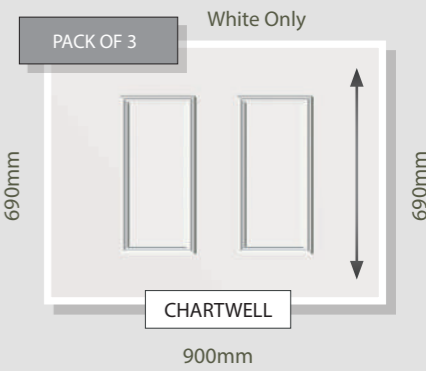

RAMSIDE

FENTON

CHARTWELL

Designed to compliment our range of door panels, we also produce an extensive range of half, quarter and conservatory sheet panels.

FENTON

900mm

CHARTWELL

900mm