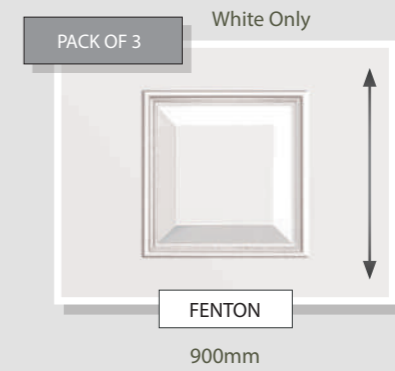

RAMSIDE

FENTON

CHARTWELL

Designed to compliment our range of door panels, we also produce an extensive range of half, quarter and conservatory sheet panels.

FENTON

900mm

CHARTWELL

900mm