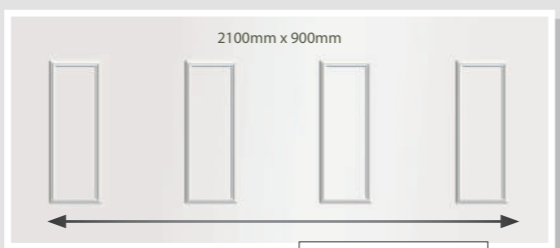

515mm 525mm 525mm

900mm

Not available in Woodgrain HAREWOOD

ABBERLEY

NEWARK

MELBOURNE

SOPWELL

WALCOT