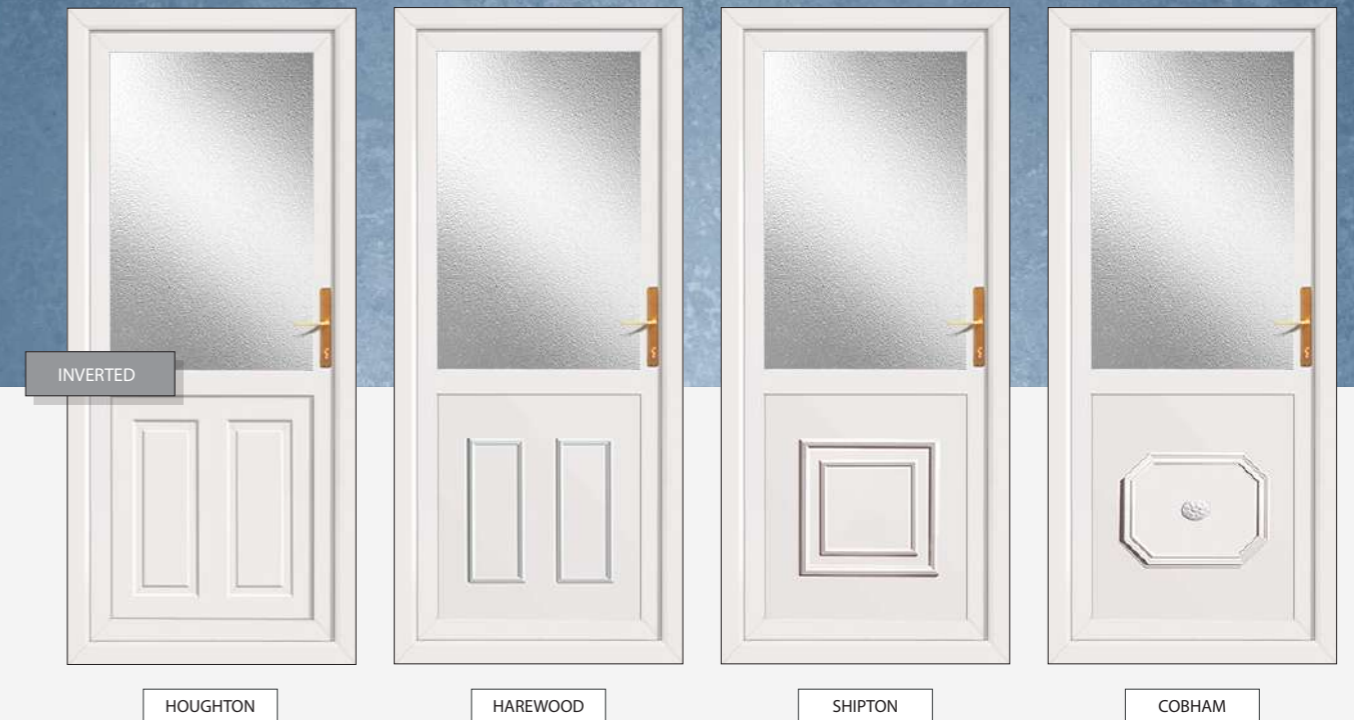

HALF DOOR GLAZING & PANELS

Rear door half panels are an ever popular choice for our customers. We have special panel offers available to trade partners looking to buy in quantity, making door production more profitable and convenient. As with all our panel products, half panels can be reinforced with 4mm, 9mm or solid MDF cores for a surcharge. See pages 17 & 18 for our full range of half panel designs.

Sealed Unit Manufacturing & Glass Toughening Plant

- Toughened & Laminated Glass
- Clear & Decorative Glass Sealed Units
- SGG Planitherm® TOTAL+
- ACG Planibel® A
- Pilkington Optiwhite™
- Pilkington Low E™
- Fast Efficient CNC Glass Cutting
- Shaped and Bespoke Glass Services