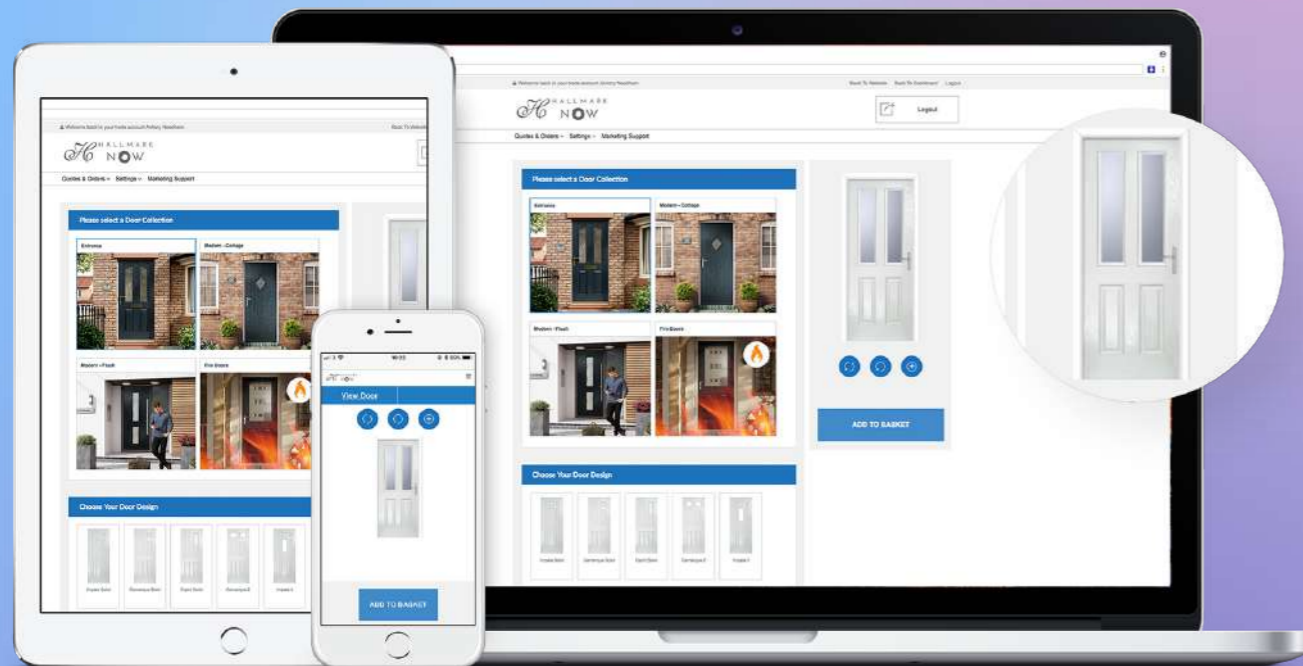

HALLMARK NOW

QUOTATIONS & ORDERING 24/7

EASIER. FASTER. NOW

Composite Doors | UPVC Panels | Aluminium Panels

WWW.HALLMARKPANELS.COM

Standard & Bespoke Panel Glazing

TRESPA®

steni® nature

Plastisol
Glassfibre reinforced polyester constructions

In-house Powder Coating Plant