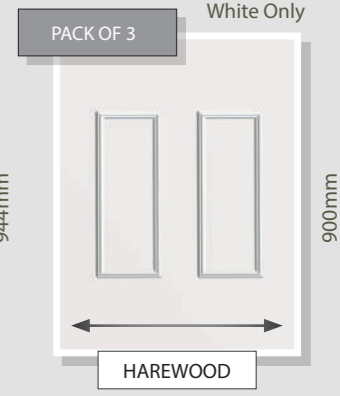

HOUGHTON

800mm

NEWARK

800mm

MELBOURNE

800mm

HAREWOOD

680mm
Not available in Woodgrain