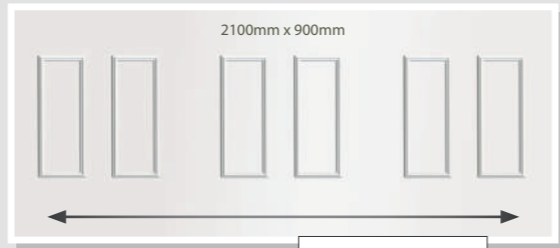

Not available in Woodgrain HAREWOOD