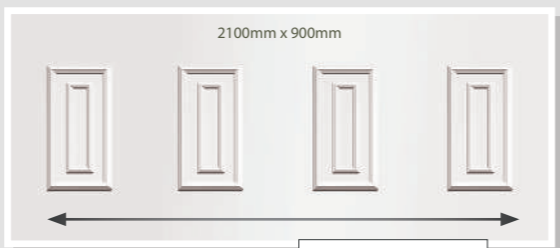

515mm 525mm 525mm

900mm

Not available in Woodgrain HAREWOOD

ABBERLEY

NEWARK

MELBOURNE

SOPWELL

WALCOT