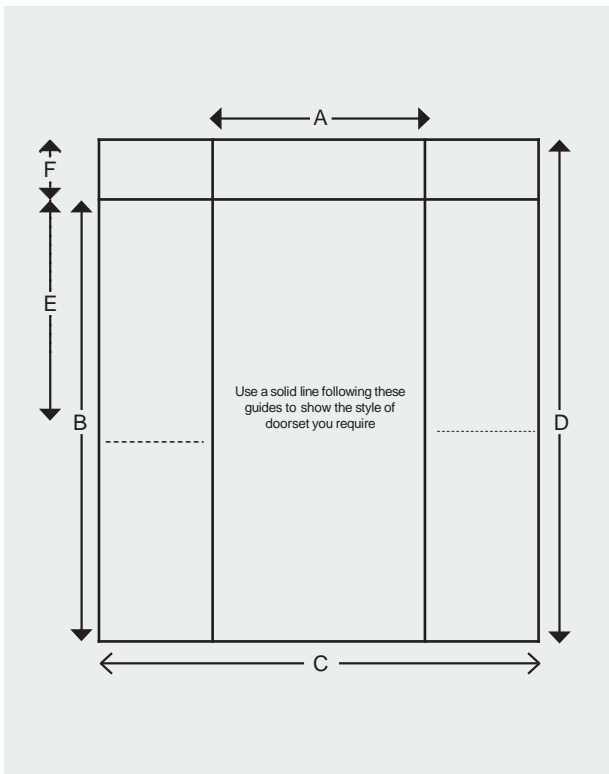

**DIMENSIONS**

Finished frame sizes in mm.

Sizes should include cill and / or frame extensions.

**A. Door width** \_\_\_\_\_

**B. Door height** \_\_\_\_\_

**C. Overall width** \_\_\_\_\_

**D Overall height** \_\_\_\_\_

600mm  1200mm

1500mm  1800mm

Both sides  Outside only

**Weather bar**  No  Yes Colour \_\_\_\_\_

**Threshold**  Low aluminium  Part M

Low PVC-U  Full PVC-U

**When viewed from outside**

Door opens  Inwards  Outwards